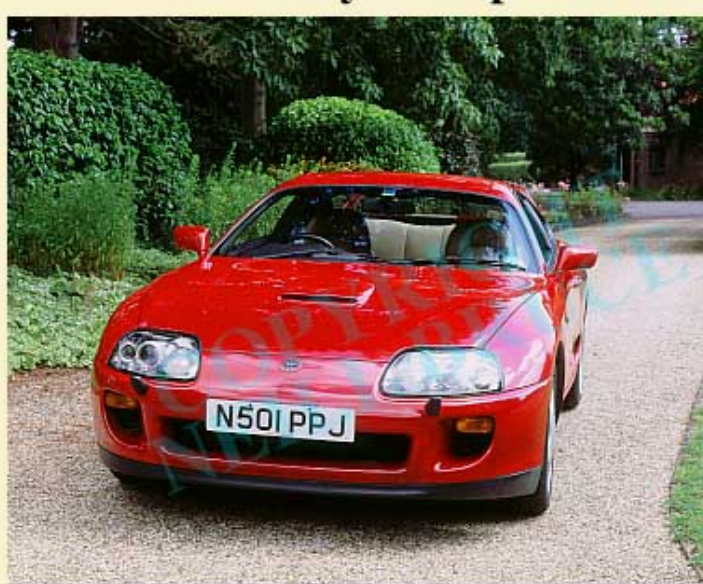

1996 Toyota Supra