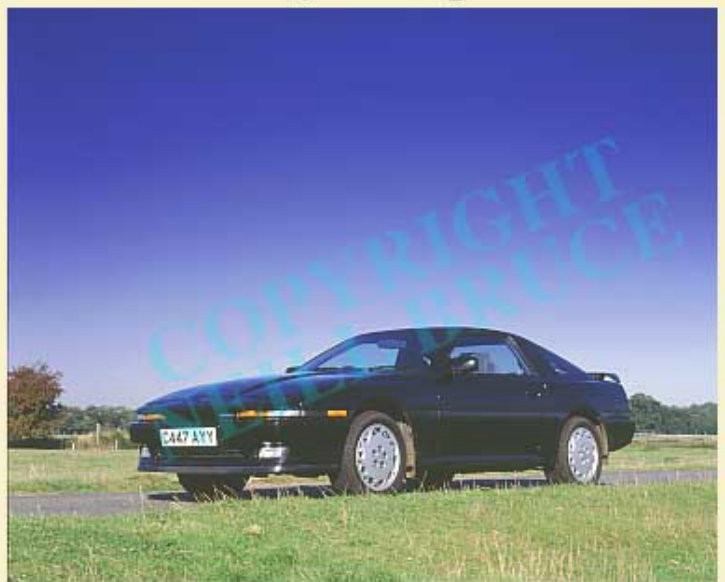

All images © Neill Bruce

Please quote make, date and reference number.

Detail views are available, except where indicated by a red dot. ●

1967 Toyota 2000GT

Ref: TOY672K/A

1967 Toyota 2000GT

Ref: TOY672K/B

1967 Toyota 2000GT

Photo by Chr. Gonzenbach

Ref: A40402/A

1985 Toyota MR2

Ref: LCT006/A

1985 Toyota Supra 3.0i

Ref: LCT007/A

1985 Toyota Supra 3.0i

Ref: LCT007/B

All images © Neill Bruce

Please quote make, date and reference number.

Detail views are available, except where indicated by a red dot. ●

1987 Toyota Celica Turbo 4wd

Ref: LCT008/A

1996 Toyota Supra

Ref: 960731/A