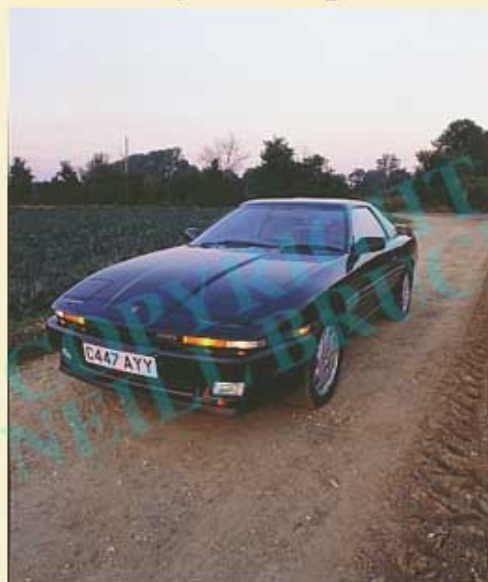

All images © Neill Bruce

Please quote make, date and reference number.

Detail views are available, except where indicated by a red dot. ●

1967 Toyota 2000GT

Ref: TOY672K/A

1967 Toyota 2000GT

Ref: TOY672K/B

1967 Toyota 2000GT

Photo by Chr. Gonzenbach

Ref: A40402/A

1985 Toyota MR2

Ref: LCT006/A

1985 Toyota Supra 3.0i

Ref: LCT007/A

1985 Toyota Supra 3.0i

Ref: LCT007/B

All images © Neill Bruce

Please quote make, date and reference number.

Detail views are available, except where indicated by a red dot. ●

1987 Toyota Celica Turbo 4wd

Ref: LCT008/A

1996 Toyota Supra

Ref: 960731/A