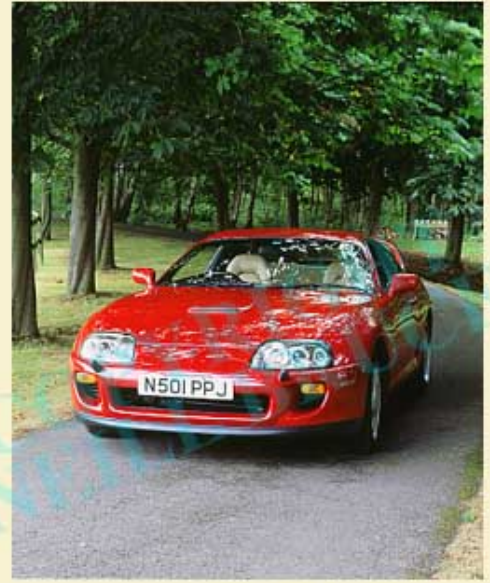

1996 Toyota Supra

Ref: 960731/G