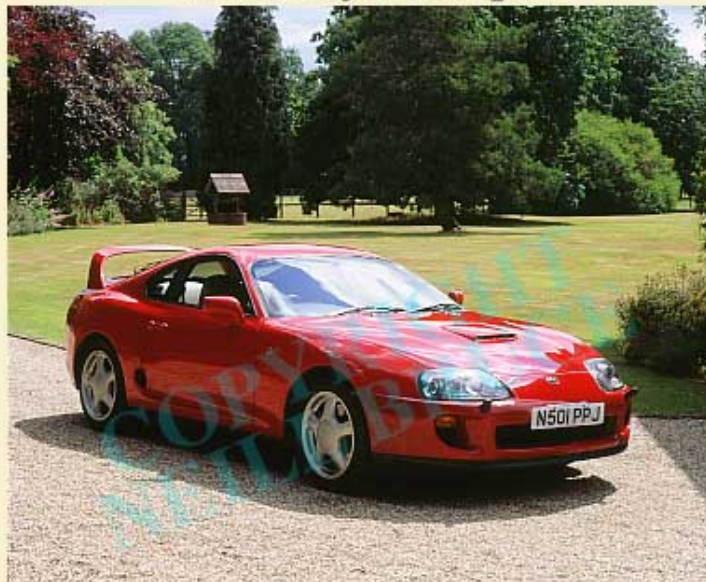

1996 Toyota Supra