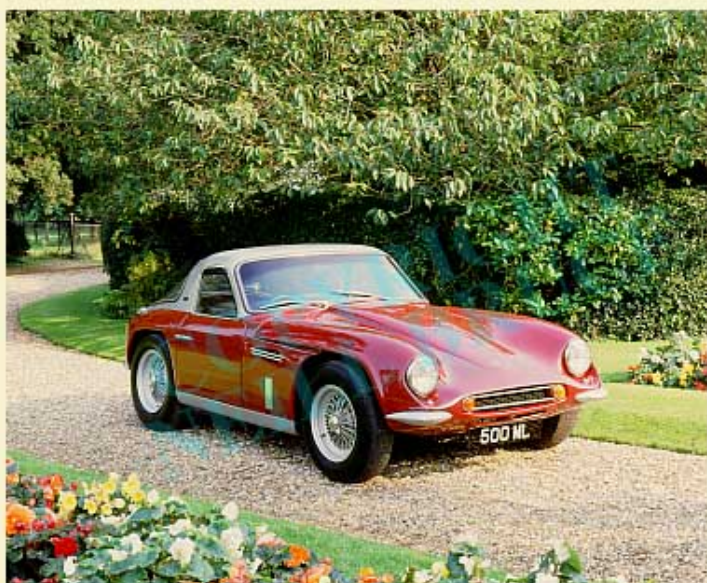

1967 TVR Tuscan SE

Ref: LCT018/C