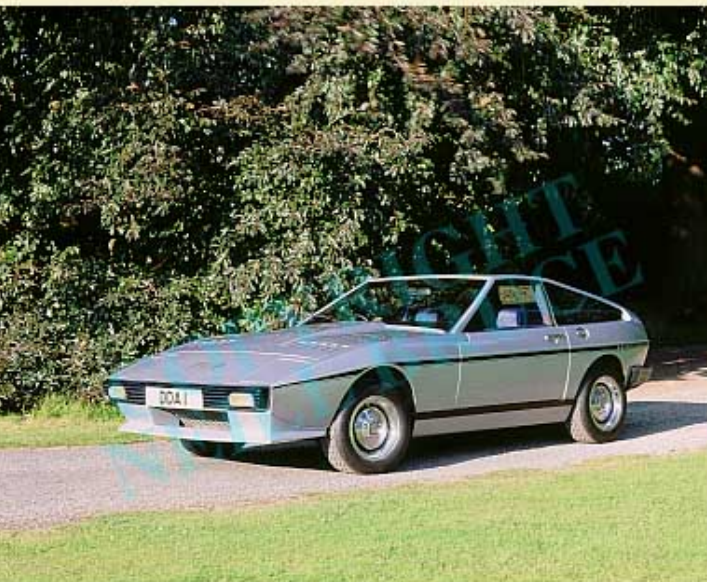

1981 TVR Tasmin

Ref: 517BR