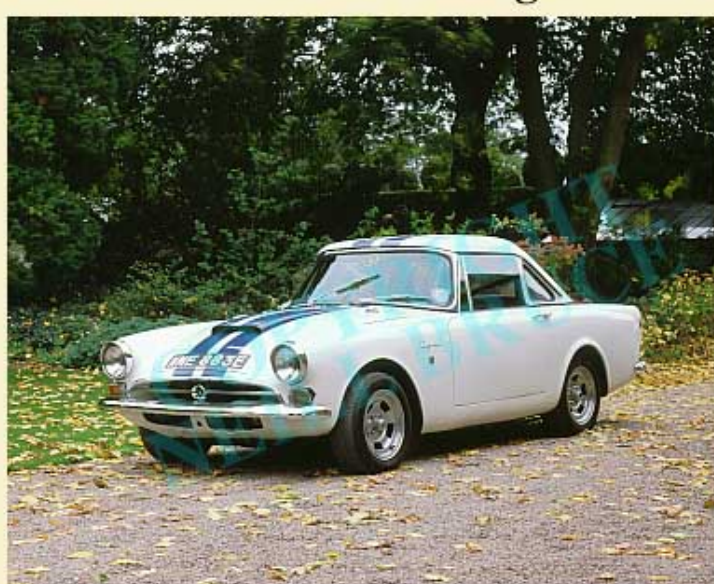

1967 Sunbeam Tiger