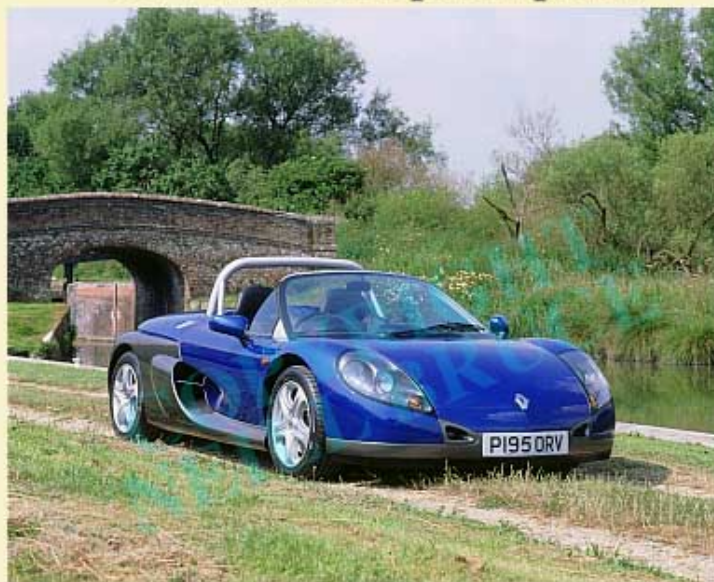

Ref: 970722/F

1997 Renault Sport Spider

Ref: 970722/Av