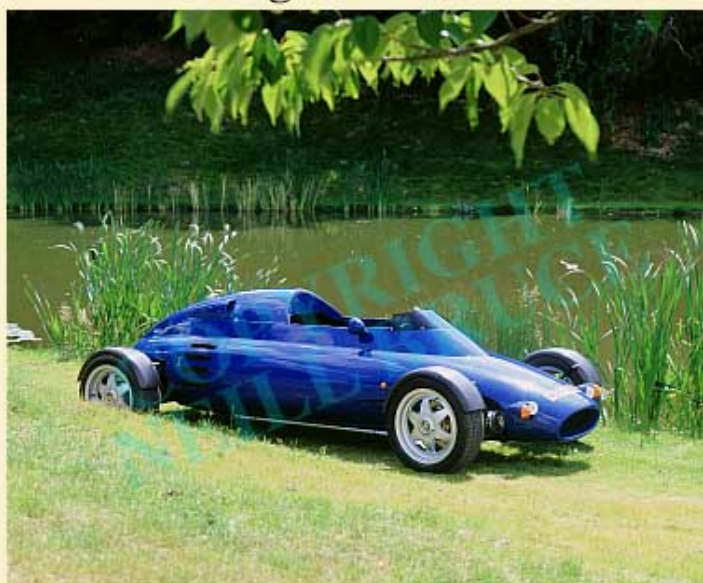

Ref: 4052/A

All images © Neill Bruce

Please quote make, date and reference number.

Detail views are available, except where indicated by a red dot. ●

1995 Light Car Rocket

Ref: 970728/1 A

1995 Light Car Rocket

Ref: 970728/1 B

1995 Light Car Rocket

Ref: 970728/1 Bv

1975 Range Rover Carmichael tender

Ref: 960328/B

1975 Range Rover Carmichael tender

Ref: 960328/A

1988 Range Rover Dakar  
by JE Motors