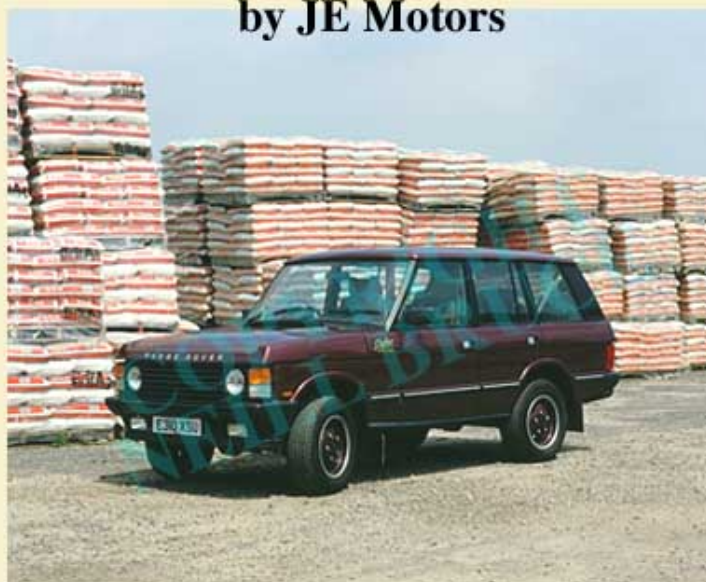

Ref: 970728/1 B

1995 Light Car Rocket

Ref: 970728/1 Bv

1975 Range Rover Carmichael tender

Ref: 960328/B

1975 Range Rover Carmichael tender

Ref: 960328/A

1988 Range Rover Dakar  
by JE Motors