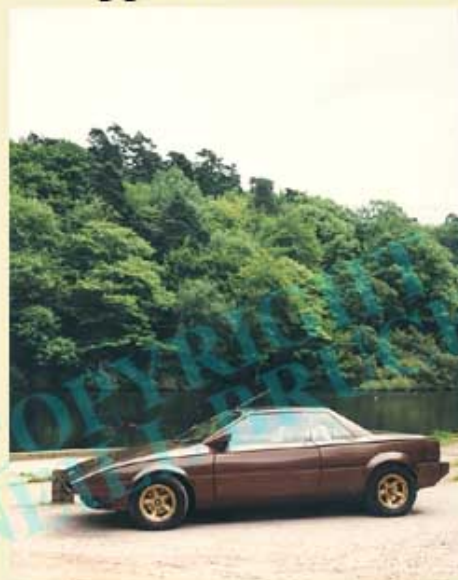

1980 Rapport Forte V-12 conv.