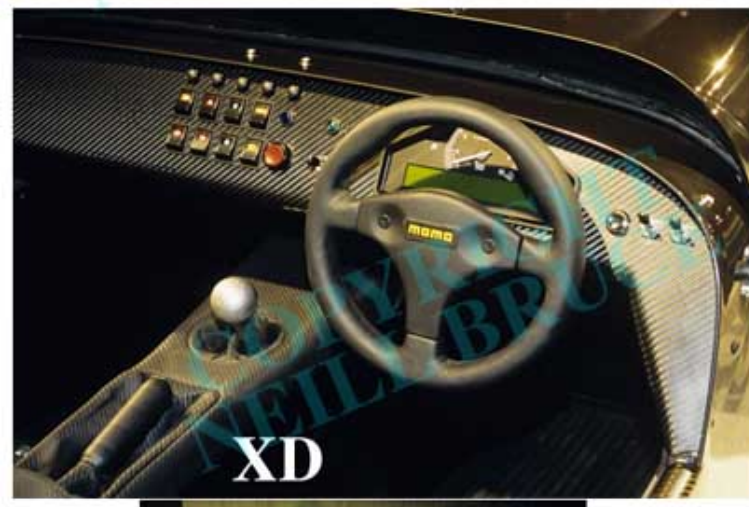

2002 Caterham Superlight R300 X-Power 160 by Chr. Gonzenbach
© Neill Bruce. Ref: A20610/- Available as scans on CD