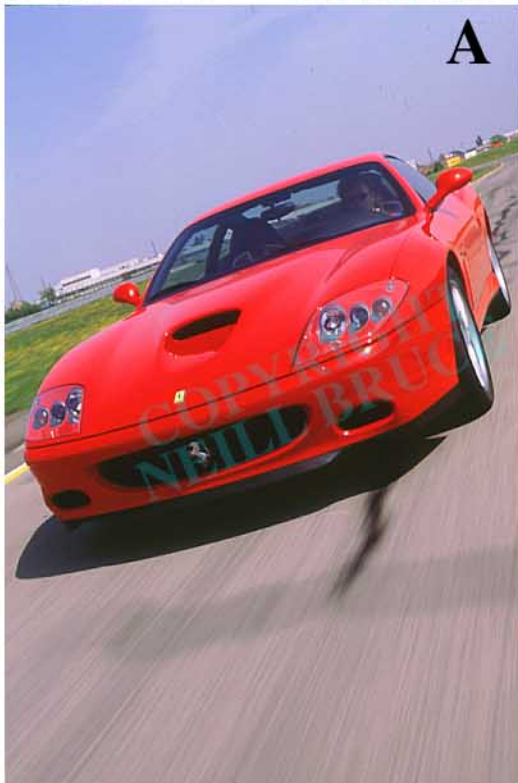

2002 Ferrari 575 Maranello by Chr. Gonzenbach © Neill Bruce
Ref: A20606/- Available as scans on CD