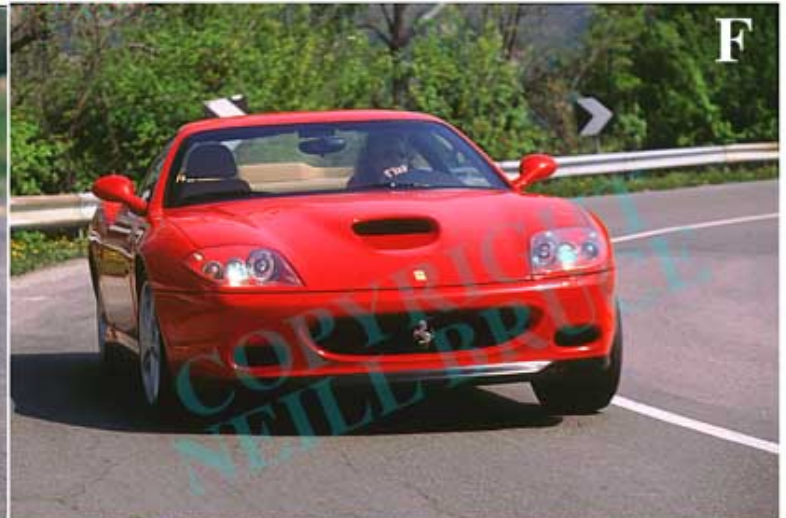

2002 Ferrari 575 Maranello by Chr. Gonzenbach © Neill Bruce
Ref: A20606/- Available as scans on CD