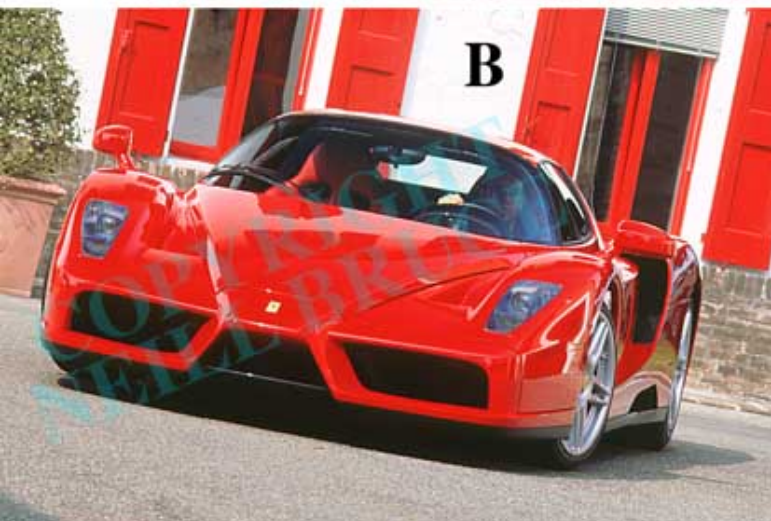

2002 Ferrari 'Enzo Ferrari' by Chr. Gonzenbach © Neill Bruce
Ref: A20901. Available as scans on CD