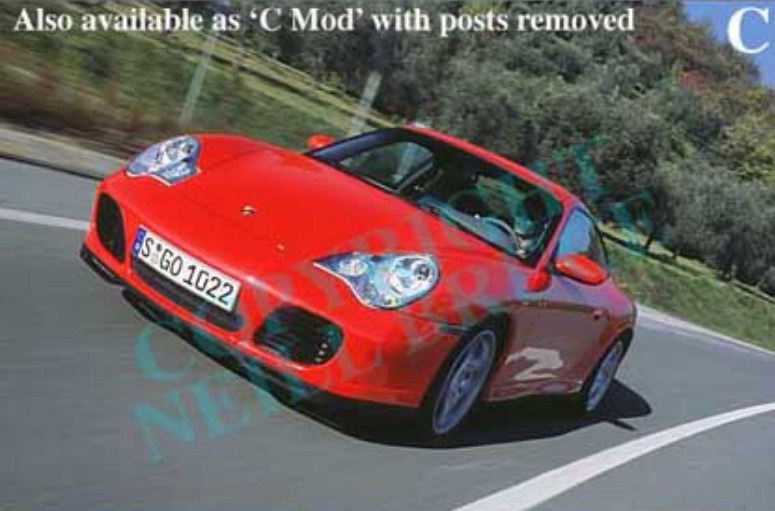

S -4

S -5

S -6

S -7

S -8

S -9

2001 Porsche 911 Carrera 4S by Chr. Gonzenbach © Neill Bruce.  
Ref: A20104/- Available as scans on CD

**2001 Porsche 911 Carrera 4S by Chr. Gonzenbach © Neill Bruce.**  
**Ref: A20104/- Available as scans on CD**