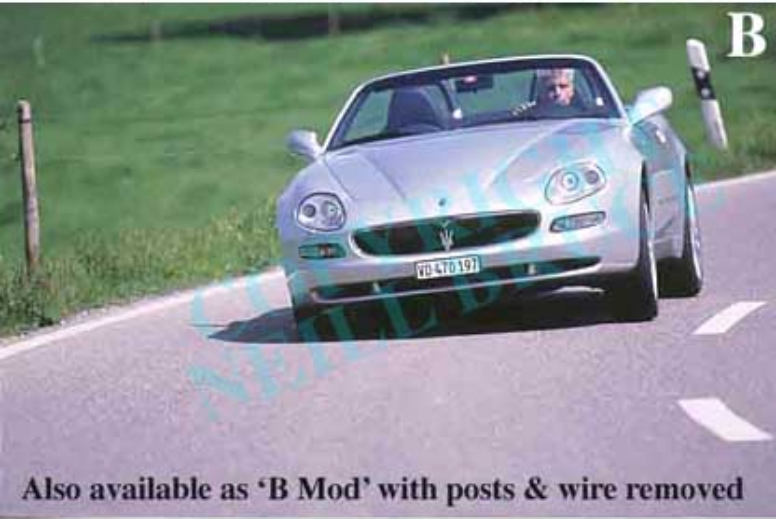

2002 Maserati Spider Cambiocorsa by R Meinert © Neill Bruce
Ref: A20602/- Available as scans on CD