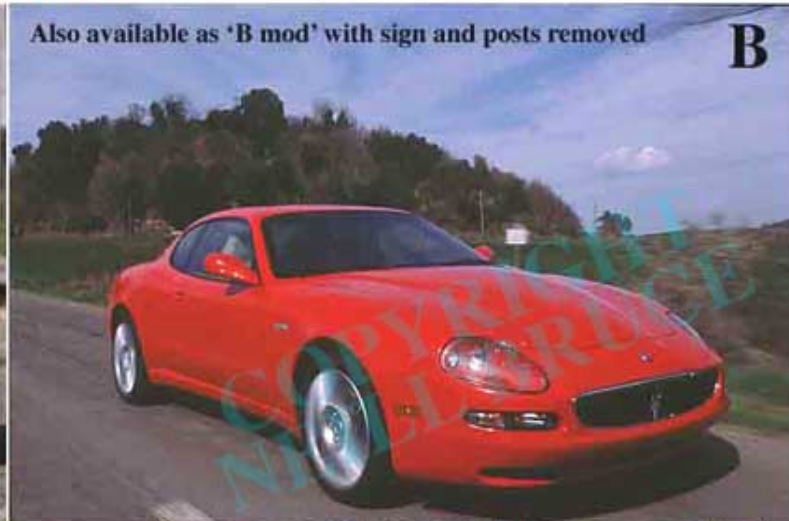

2002 Maserati Coupé Cambiocorsa by Chr. Gonzenbach © Neill Bruce
Ref: A 20501/- Available as scans on CD