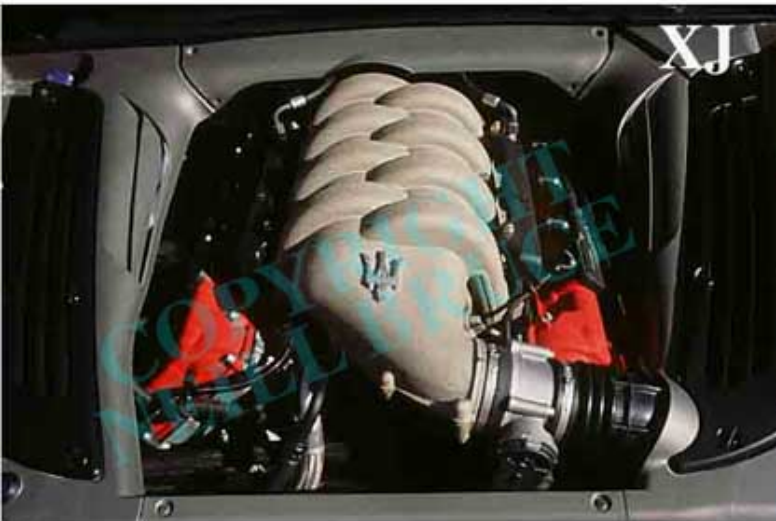

2002 Maserati Coupé Cambiocorsa by Chr. Gonzenbach © Neill Bruce
Ref: A 20501/- Available as scans on CD