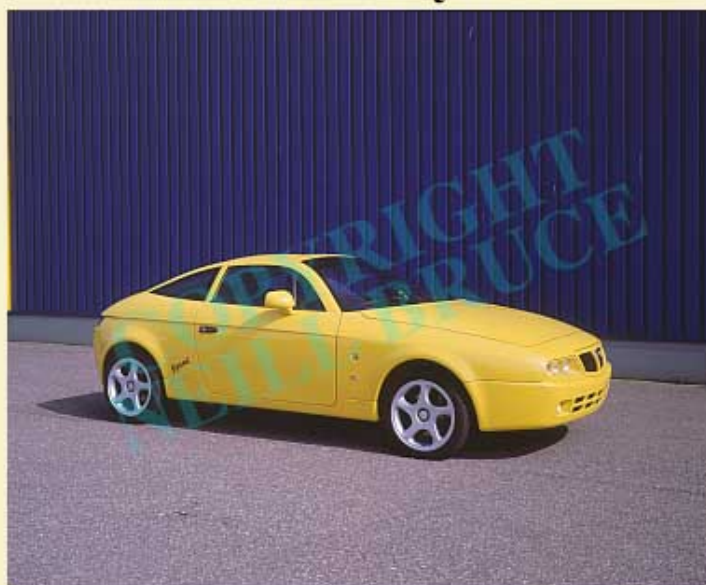

1994 Lancia Hyena HF