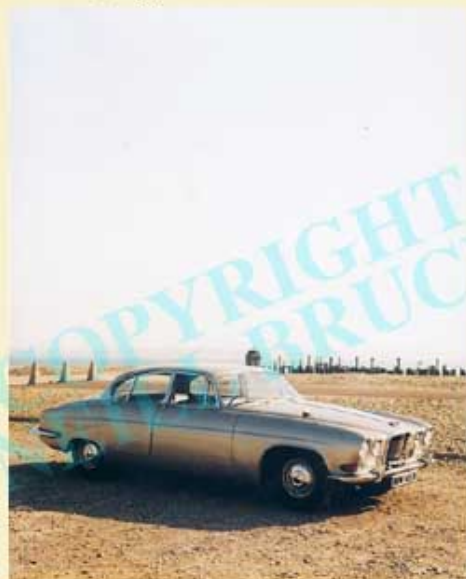

1966 Jaguar Mk X saloon

Ref: 215BL

1968 Jaguar Mk II 240

Ref: 486TL

All images © Neill Bruce

Please quote make, date and reference number.

Detail views are available, except where indicated by a red dot. ●

1968 Jaguar Mk II 240 & Daimler V8 250