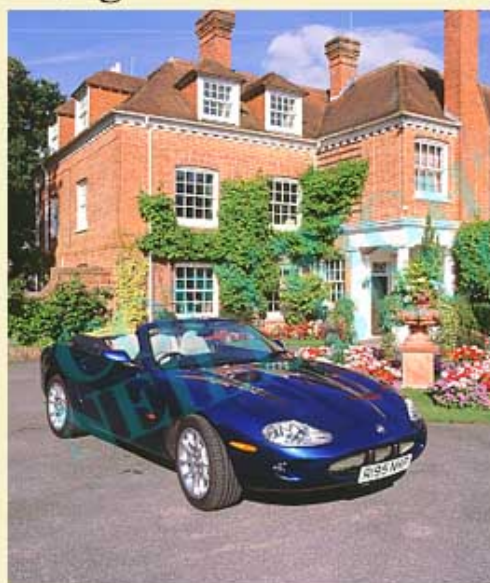

1998 Jaguar XKR Convertible