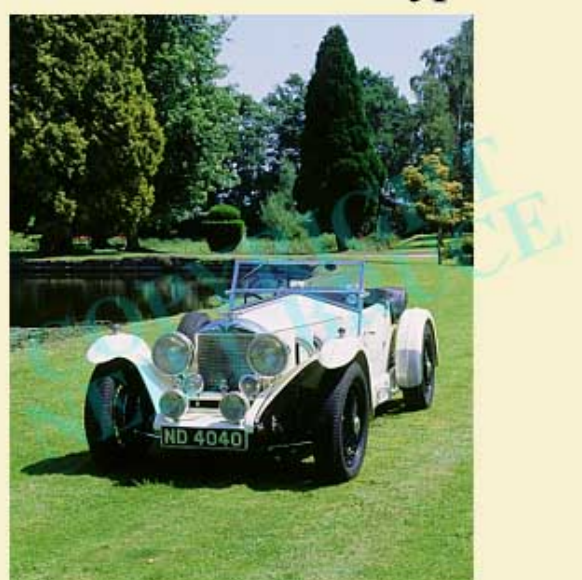

1932 4.5 Invicta 'S' type