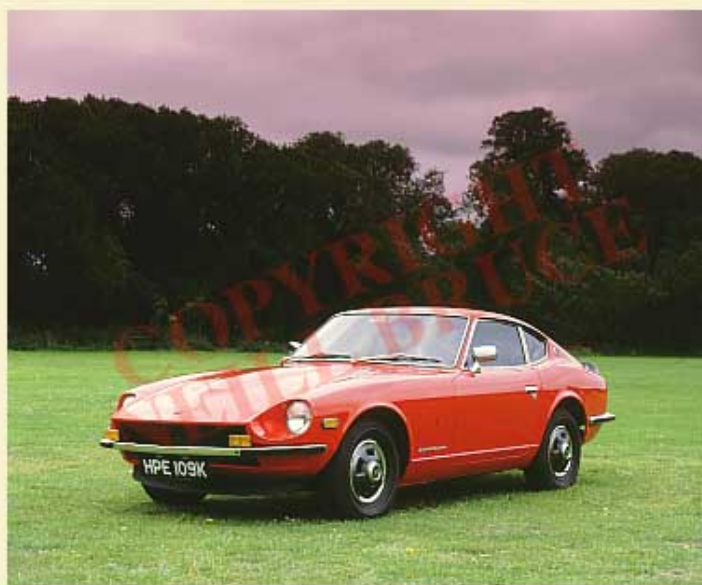

1973 Datsun 240Z

Ref: LCD003/B