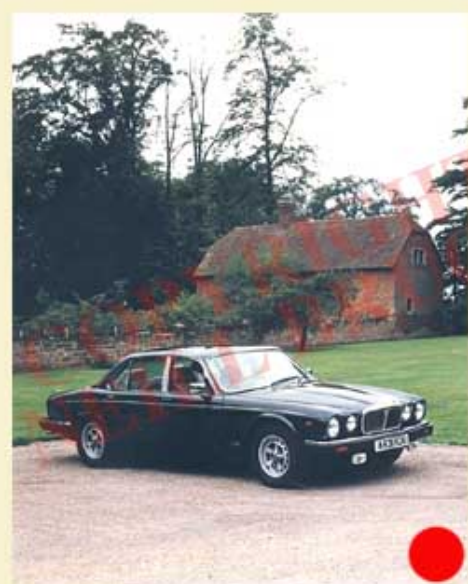

1968 Daimler V-8 250

Ref: 237BR

1984 Daimler Double-Six HE

Ref: 243BR

All images © Neill Bruce

Please quote make, date and reference number.

Detail views are available, except where indicated by a red dot. ●