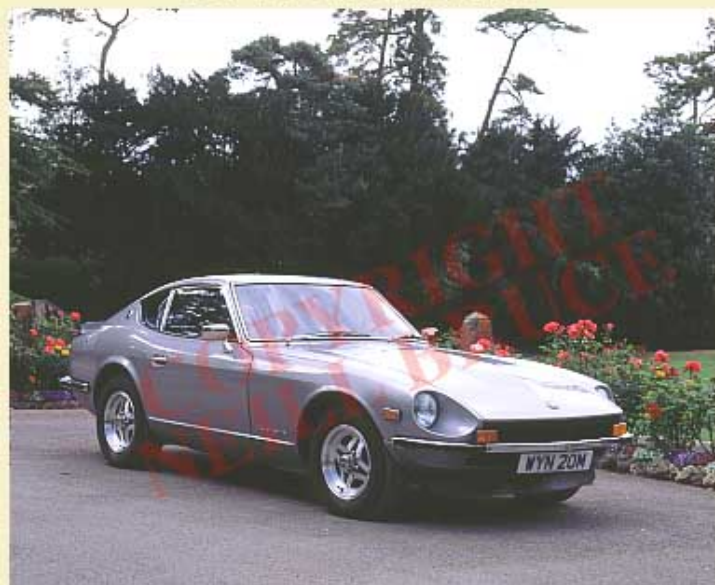

1968 Daimler V-8 250

Ref: 237BR

1984 Daimler Double-Six HE

Ref: 243BR

All images © Neill Bruce

Please quote make, date and reference number.

Detail views are available, except where indicated by a red dot. ●

1974 Datsun 240Z

Ref: 950721/C

1974 Datsun 240Z

Ref: 950721/A

All images © Neill Bruce

Please quote make, date and reference number.

Detail views are available, except where indicated by a red dot. ●

1974 Datsun 240Z

Ref: 950721/D

1974 Datsun 240Z

Ref: 950721/B

1972 Datsun 240Z

Ref: 317BL

1974 Datsun 260Z 2+2

Ref: 316BL

1986 Nissan Bluebird 1.8 SLX

Ref: NIS86BB/B

1986 Nissan Bluebird 1.8 SLX

Ref: NIS86BB/A

All images © Neill Bruce

Please quote make, date and reference number.

Detail views are available, except where indicated by a red dot. ●

1987 Nissan Silvia Turbo