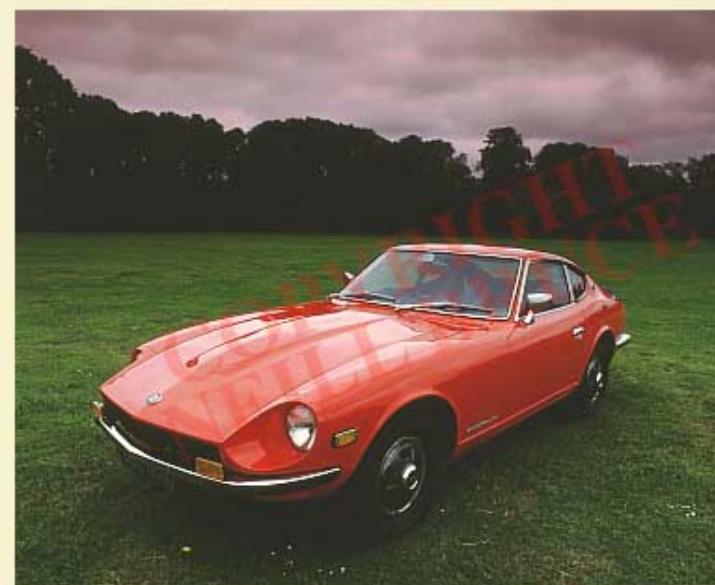

1973 Datsun 240Z

Ref: LCD003/C