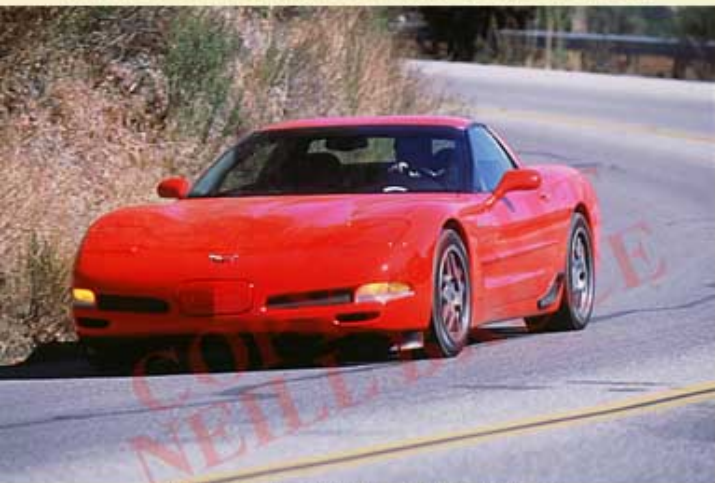

### 2001 Chevrolet Corvette ZO6

Photo by Stefan Lüscher

Ref: A11104/E

Digital to 25 cms @300 dpi