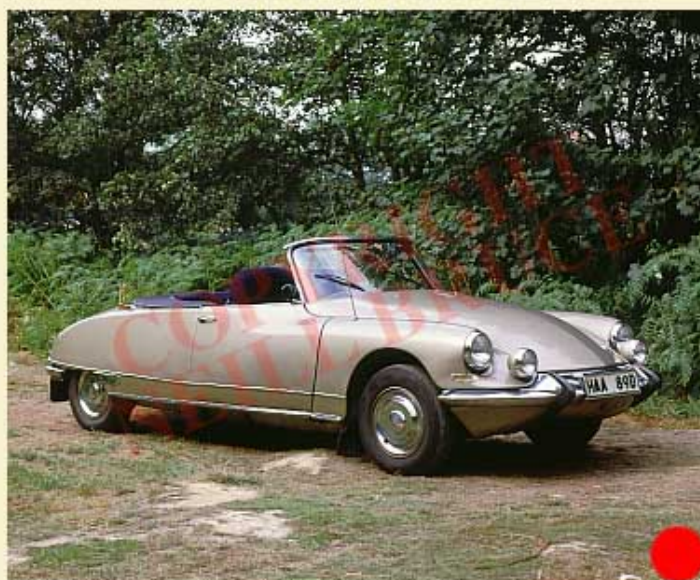

## 1926 Cunningham V6

**Ref: CUN26V6/B**

All images © Neill Bruce

Please quote make, date and reference number.

Detail views are available, except where indicated by a red dot. ●

1983 Caterham Super 7 Sprint 1700

Detail views are available, except where indicated by a red dot. ●

1933 Citroen 8A Rosalie

Ref: 556BR

1940 Citroen 11C4

Ref: 980426/A

1960's Citroen DS19

Ref: CIT60DS19

1966 Citroen DS21