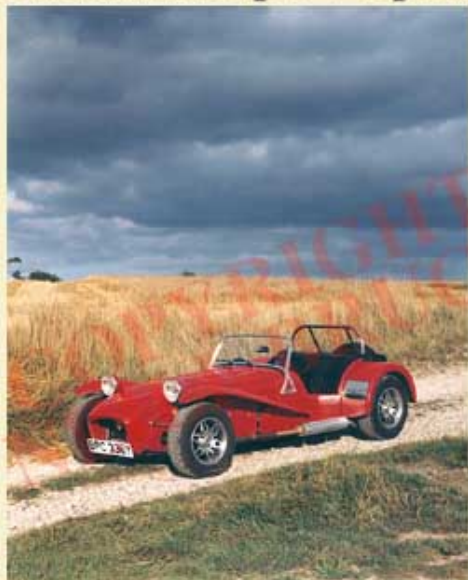

Ref: CRO14 20/B

1934 Crossley Burney

Ref: GGB017/B

1935 Crossley Regis

Ref: 34173

1926 Cunningham V6

Ref: CUN26V6/A

All images © Neill Bruce

## 1926 Cunningham V6

**Ref: CUN26V6/B**

All images © Neill Bruce

Please quote make, date and reference number.

Detail views are available, except where indicated by a red dot. ●

1983 Caterham Super 7 Sprint 1700

Photo by Chr. Gonzenbach

Ref: A20610/A

All images © Neill Bruce

Please quote make, date and reference number.

Detail views are available, except where indicated by a red dot. ●

1930 Chrysler 77

Ref: 53239/A