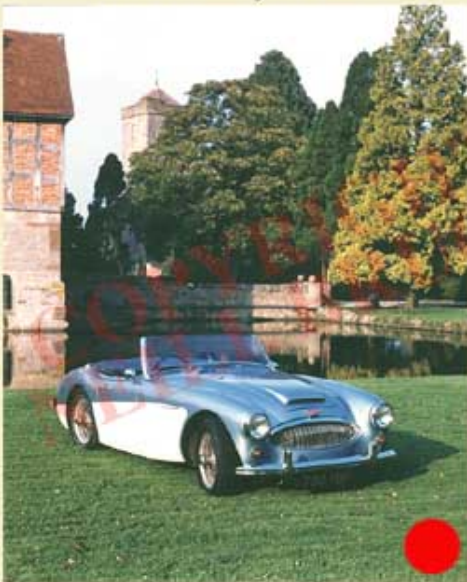

1961 Austin Healey 3000 Mk II 2/4

Ref: 253TL