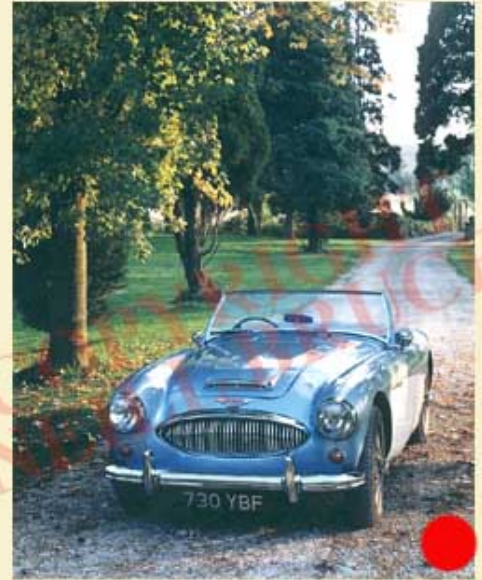

Ref: 507TR

1961 Austin Healey 3000 Mk II 2/4

Ref: 253TR